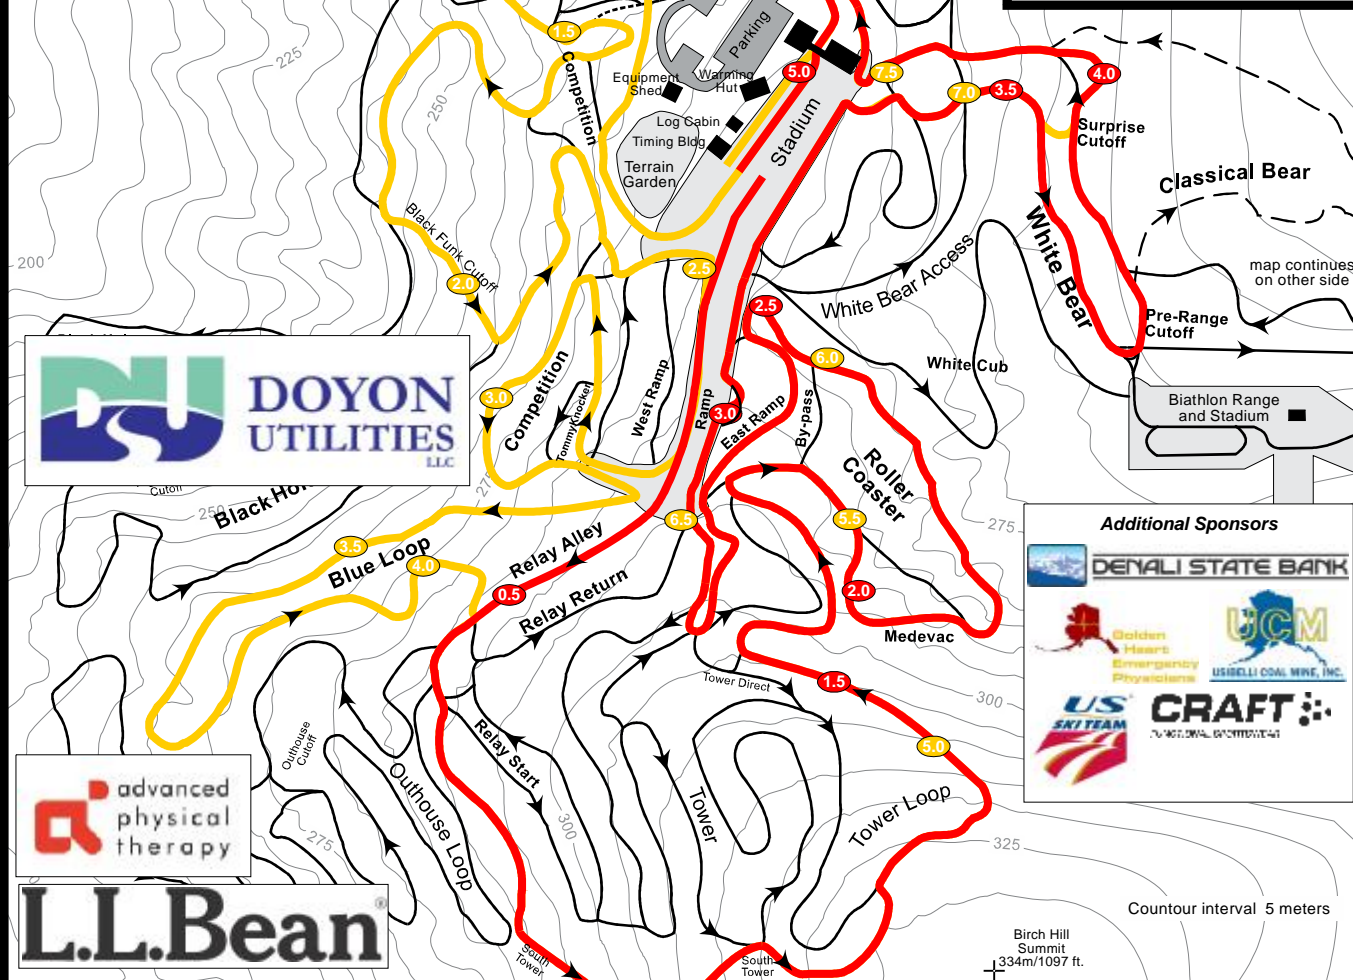

NORDIC SKI CLUB

Nordic Ski Club of Fairbanks
101 Wilderness Dr.
Fairbanks, AK
99712

FAIRBANKS

web: www.nscfairbanks.org

Doyon Utilities Distance National Championships & Super Tour Finals

presented by Advanced Physical Therapy
and L. L. Bean

organized by Nordic Ski Club of Fairbanks
<http://supertourfinals2017fairbanks.us/>

Women's Mass Start 30Km - Sunday, April 2

1 x South Tower 5K+3 x Black & Blue 8.3Km

Jim Whisenant Ski Trails

Birch Hill Recreation Area, Fairbanks, Alaska

Women's 30Km
1 lap of South Tower 5Km/Red
3 laps of Black & Blue 8.3Km/Gold

Technical Information
for
South Tower 5Km:
Height Difference (HD): 75m
Maximum Climb (MC): 38m
Total Climb (TC): 167m
Measured Length: 5086m
Climb per Km: 32.8m/km

Technical Information
for
Black & Blue 8.3Km:
Height Difference (HD): 90m
Maximum Climb (MC): 48m
Total Climb (TC): 302m
Measured Length: 8315
Climb per Km: 36.3m/km

Countour interval 5 meters

Birch Hill Summit
334m/1097 ft.