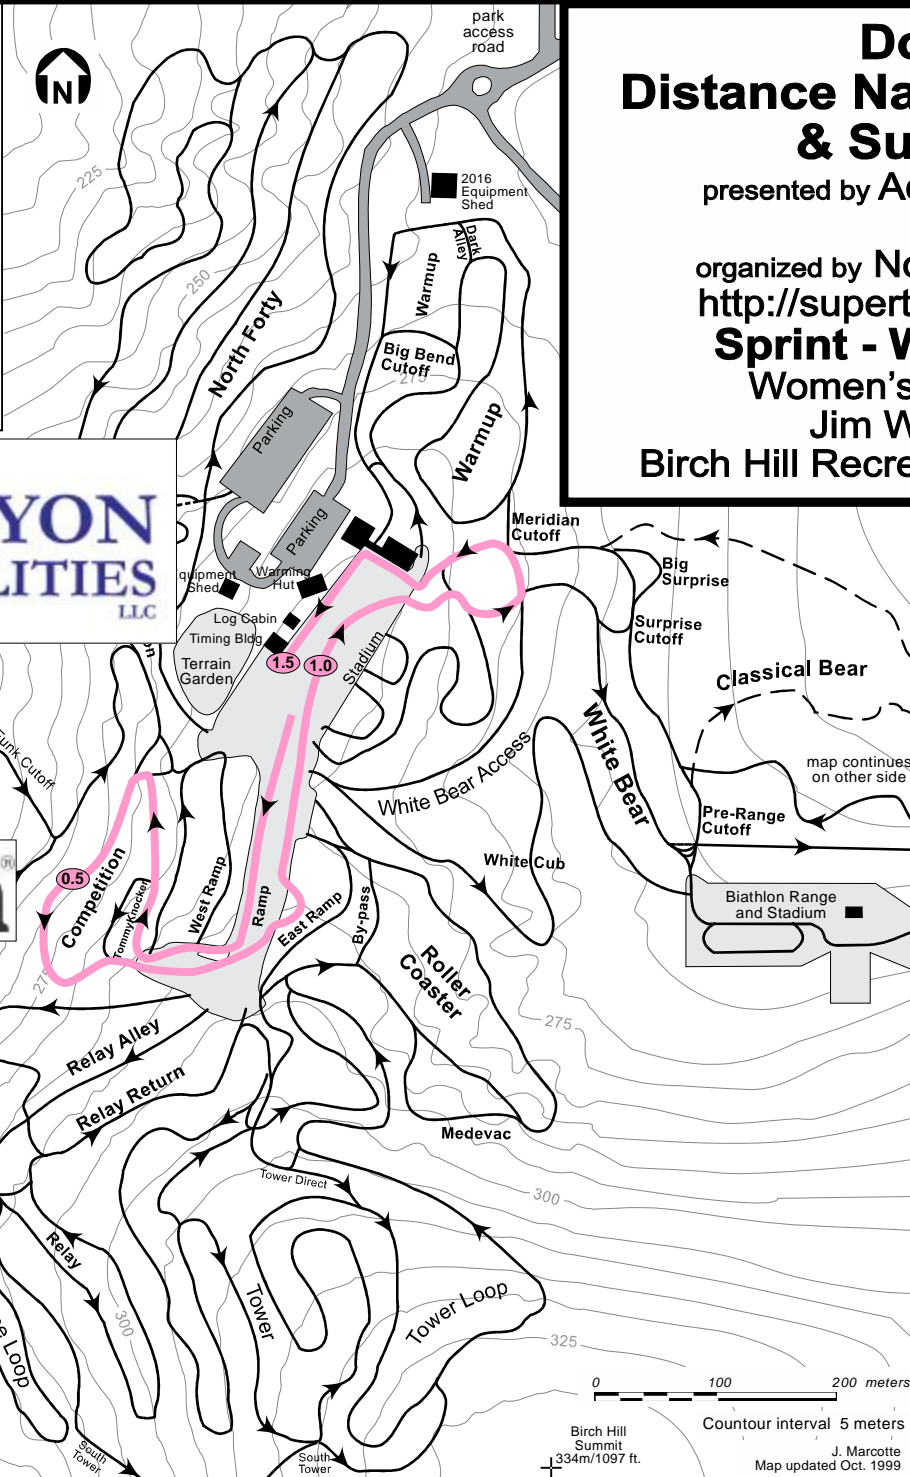

NORDIC SKI CLUB

Nordic Ski Club of Fairbanks
101 Wilderness Dr.
Fairbanks, AK
99712

FAIRBANKS

web: www.nscfairbanks.org

Doyon Utilities Distance National Championships & Super Tour Finals

presented by Advanced Physical Therapy
and L. L. Bean

organized by Nordic Ski Club of Fairbanks
<http://supertourfinals2017fairbanks.us/>

Sprint - Wednesday, March 29

Women's 1.5Km Free Technique

Jim Whisenant Ski Trails

Birch Hill Recreation Area, Fairbanks, Alaska

DOYON UTILITIES LLC

advanced physical therapy

L.L.Bean

Technical Information
for
KR Sprint 1.5Km / Women
(Pink Course):
Height Difference (HD): 24m
Maximum Climb (MC): 24m
Total Climb (TC): 47m
Measured Length: 1501m
Climb per Km: 30.6m/km

Additional Sponsors

DENALI STATE BANK

Golden Heart
Emergency
Physicians

USIBELLI COAL MINE, INC.

CRAFT
FUNCTIONAL SPORTSWEAR

Birch Hill Summit
334m/1097 ft.

Countour interval 5 meters

J. Marcotte
Map updated Oct. 1999